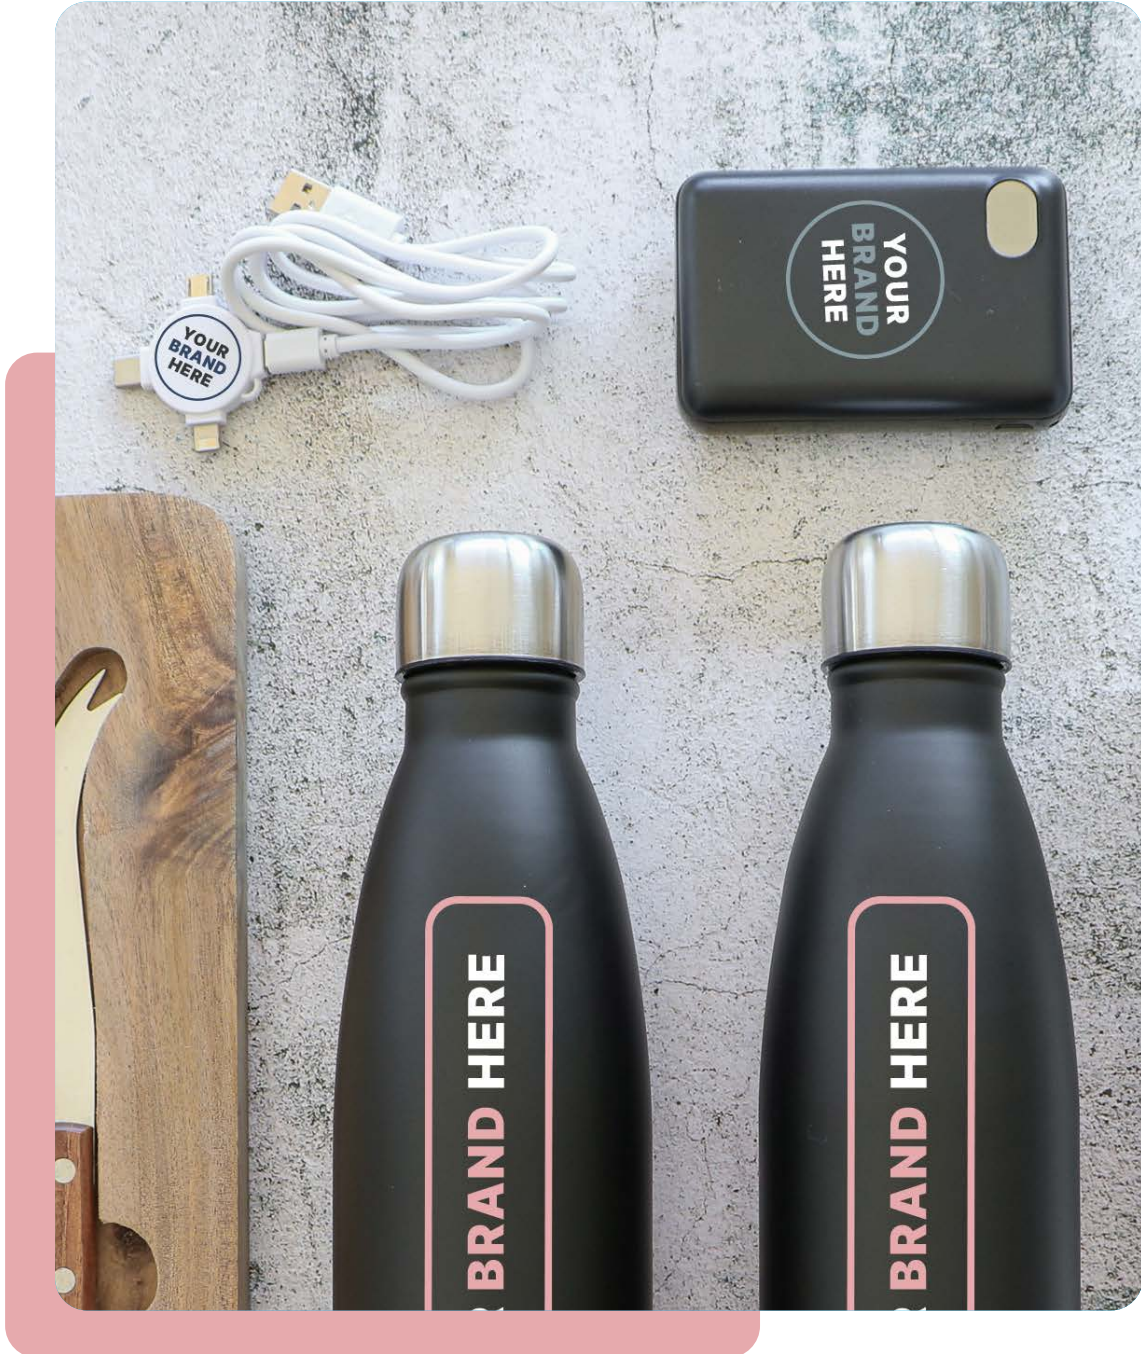

D162
Lanark Cheese Knife
Display Set

D387
Braemar Glass Cheese
Board & Knife Set

D384
Oban Acacia Wine
Plate Set

Gifts that make your team **feel good!**

D300 - Zap Pack with LED Display (10,000mAh), T234 - Quad Charge,
S819MF - Classic Bottles 500ml by Hydrosoul