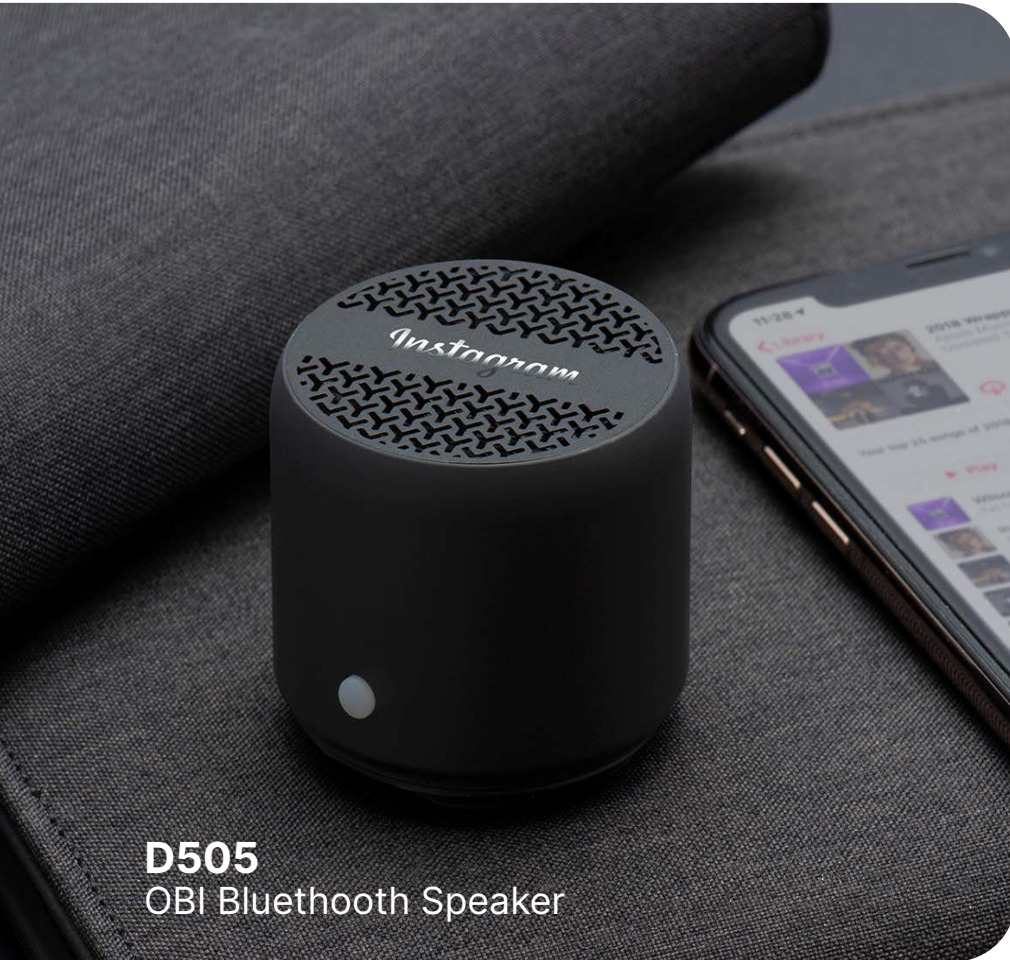

Gadgets

SURE-TO-PLEASE!

D505
OBI Bluetooth Speaker